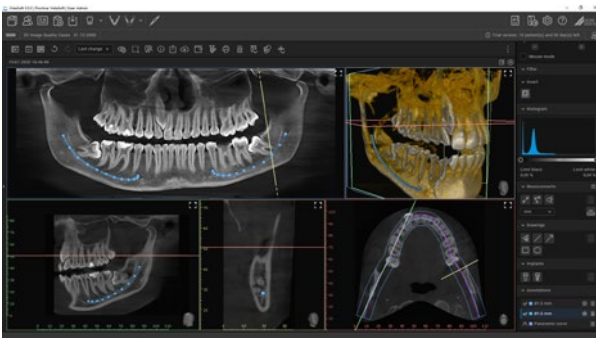

VistaSoft AI included

The VistaSoft packages give you access to powerful AI features that will make your day-to-day work in the practice noticeably more effective. In combination with VistaScan IQ image plates, VistaSoft AI enables e.g. automatic checks of every X-ray image so that any deterioration in image quality can be detected over time – the system then recommends replacement of the image plates as required to ensure that image quality remains consistently high at all times. The imaging software uses an algorithm based on artificial intelligence to check the orientation of intraoral X-ray images

The VistaSoft packages include:

VistaSoft Xray:

For viewing and processing of intraoral and extraoral 2D X-ray images.

Available VistaSoft packages:

VistaSoft Cloud:

Secure data exchange via the cloud.

VistaSoft 3D:

For viewing 3D patient data without a dedicated CBCT device.

VistaSoft Mobile Connect Imaging App:

iPad app for viewing patient images.

Facts, figures and accessories at a glance

| VistaScan Ultra View | |
|------------------------------------|-----------------------|
| Display | 7" colour touchscreen |
| Image plate sizes | S0, S1, S2, S3, S4 |
| Theoretical resolution LP/mm (dpi) | 40 (2,000) |
| Effective resolution LP/mm (dpi) | 22 (1,100) |
| Greyscale (bit) | 16 (65,536) |
| Weight (kg) | Approx. 8 |
| Dimensions (H x W x D in mm) | 391 x 251 x 292 |
| Standby function | Yes |
| Interfaces | LAN, WLAN |
| Laser Class | 1 |

Image plate holder system

This product is designed to meet the highest requirements. The premium version uses titanium for the indicator arms. Not only does this result in a significant weight reduction for increased patient comfort. But it also facilitates reliable, accurate positioning for intraoral images.