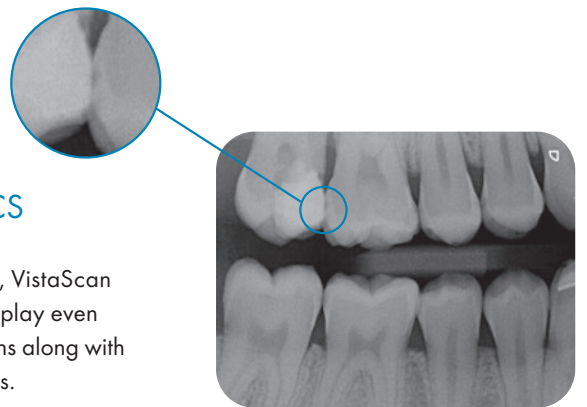

Scanning without a PC is possible

Thanks to the standalone mode, you can also work independently of the network. Images are stored temporarily in the internal memory of the device and then transmitted to the database later on.

All intraoral formats

VistaScan Ultra View can be used to scan all intraoral image plate formats – from size 0 to 4.

Large glass touchscreen display

The comfortable, colour 7" touchscreen display provides a user interface that is very easy to use.

Exceptional image quality thanks to PCS

Thanks to PCS technology, VistaScan Ultra View can reliably display even early stages of caries lesions along with fine endodontic instruments.

WLAN capability

The integrated WLAN functionality and the LAN interface make it incredibly easy to integrate the scanner in a network.

Intelligent functions – the key to quality and efficiency

VistaScan IQ image plates

The high-performance VistaScan Ultra View unit is a professional system that is designed to meet the highest standards in terms of image quality, ease of use and performance. To unlock its full potential, the system needs to be used in conjunction with VistaScan IQ image plates so that the tried-and-tested technology and exceptional image quality of PCS technology can be combined with a range of new features to deliver noticeable improvements in terms of ease of use, efficiency and reliability.